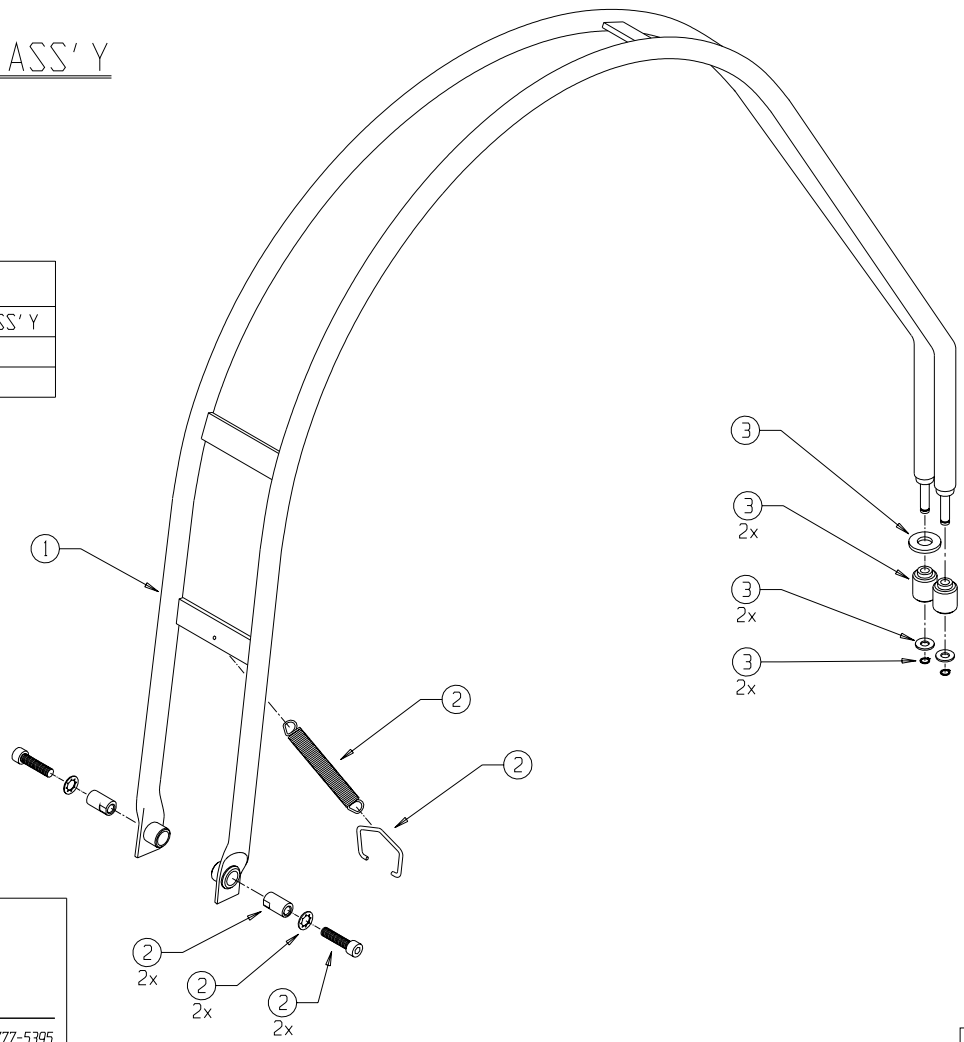

# LARGE BLADE GUIDE ASS'Y #18806

ITEM	ORDER #	DESCRIPTION
1	18335	LARGE FRAME ASS'Y
2	18333	MOUNTING KIT
3	18334	ROLLER KIT

High Precision Inc.

375 Morse St., Hamden, CT. 06517 (203)777-5395

CG100195