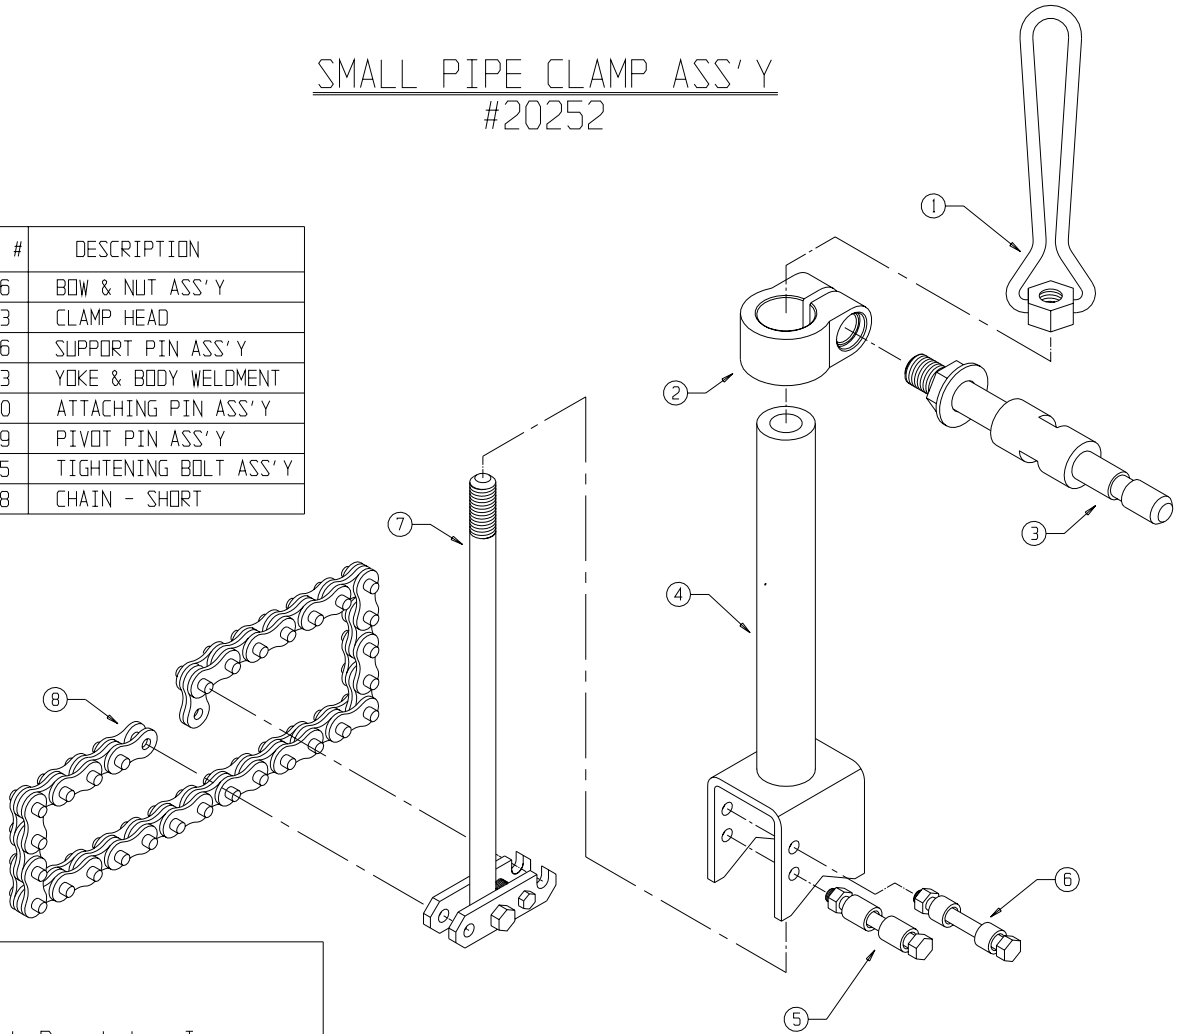

SMALL PIPE CLAMP ASS'Y #20252

ITEM	ORDER #	DESCRIPTION
1	18106	BOW & NUT ASS'Y
2	18113	CLAMP HEAD
3	18096	SUPPORT PIN ASS'Y
4	18103	YOKE & BODY WELDMENT
5	18110	ATTACHING PIN ASS'Y
6	18119	PIVOT PIN ASS'Y
7	18105	TIGHTENING BOLT ASS'Y
8	20258	CHAIN - SHORT